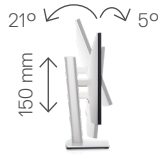

Tilt and height adjustable