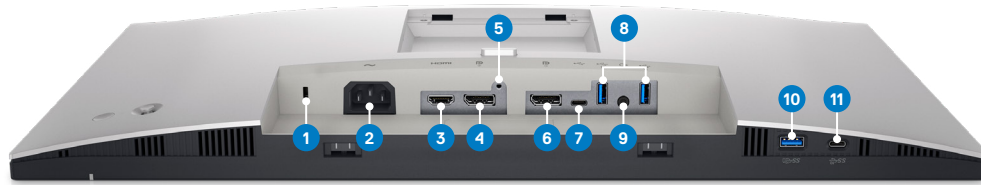

# Connectivity and Accessories

DELL ULTRASHARP 24 MONITOR | U2422H

Purposeful design, built for ergonomic comfort.

Joystick control, cable management slot

Tilt and height adjustable

Pivot

Swivel

## Connectivity

- |                      |                                   |  |   |
|----------------------|-----------------------------------|--|---|
| 1 Security lock slot | 5 Stand lock                      | 8 Super speed USB 10Gbps (USB 3.2 Gen2) Type-A Downstream port (2) | 10 Super speed USB 10Gbps (USB 3.2 Gen2) Type-A Downstream port with Power Charging |
| 2 Power connector    | 6 DisplayPort (out)               | 9 Audio line-out port <sup>11</sup>                                | 11 USB-C Downstream port (10Gbps, 15W)  |
| 3 HDMI port          | 7 USB-C Upstream port (data only) |  |   |
| 4 DisplayPort        |                                   |  |   |