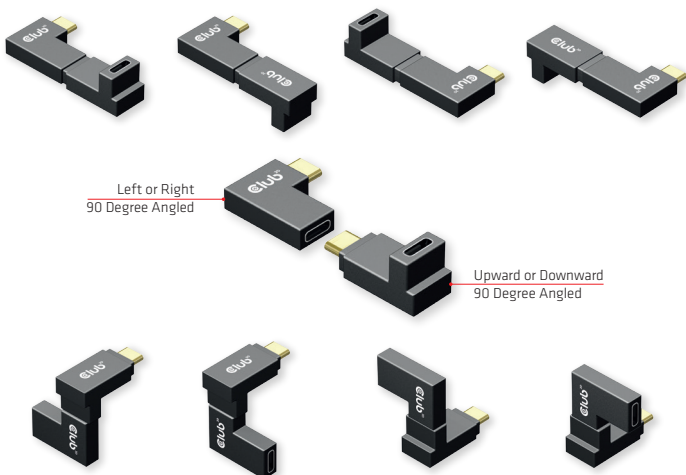

USB Type-C Gen2 Angled Adapter set of 2 up to 4K120Hz M/F

Product Name:

USB Type-C Gen2 Angled Adapter set of 2 up to 4K120Hz M/F

Product Series:

Adapter

Product Code: CAC-1528

EAN code: 8719214472146

UPC code: 841615102372

Description:

The Club 3D CAC-1528 USB Type-C Gen2 Angled Adapter set of 2 up to 4K120Hz M/F is a versatile set of angled connector adapters providing cable management solutions. With either- or both- connector adapters you can avoid blocking other ports on your host device. Also for displays with a USB Type-C input this can be an easy fix for not blocking other ports and/or bending cables. This set contains 1 of each adapters and are universal in their usage, Data, Video and Power Delivery up to 100W(20V/5A). The adapters are verified with Club 3D products to support up to 4K120Hz. Supports USB Gen2 up to 10Gbps of data speed.

Features:

- Left & Right 90 Degree Angled/ Upward & Downward Angled Design 1 of each
- Easy connection of your host cable
- Doesn't block your other ports
- Supports up to 4K120Hz with 2 adapters(with Club3D products)
- Minimal signal loss
- Supports USB Gen2(10Gbps)
- High speed data sync with 100W(20V/5A)Power Delivery charging

Applications:

- Cable Management

Supported resolutions:

- up to 4K120Hz(with Club3D products)

Use a **single adapter** or **combine** them, to one of the **8 possibilities**.

Please use one of our Extension/Adapter cables to connect to your devices: In case you need assistance to choose the correct cable, please visit our website www.club-3d.com or feel free to mail us at support@club-3d.com and it will be our pleasure to assist you.