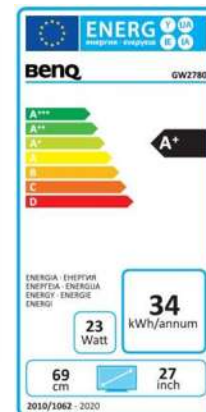

Data sheet

BenQ GW2780

68.58 cm / 27" LED-Display

- Full-HD – 1080p/ 16:9
- LED-backlight
- Dynamic contrast 12 Mio:1
- Response time 5 ms (GtG)
- Flicker Free / Low Blue Light

	Model : GW2780
	Art. No. / EAN Code : 9H.LGDLA.TBE / 471 8755 07010 5
	Type : 68.58 cm / 27" Wide TFT, IPS-Panel Technology
Panel	Resolution : 1920 x 1080 / 16:9
	Pixel Pitch : 0.311 mm
	Picture diagonal / -area (w x h) : 685,8 mm / 597.60 x 336.20 mm
	Max. Colors: 16.7 Million
	Viewing Angle H/V (CR>=10) : 178°/ 178°
	Contrast (static) : 1000:1
	Contrast (dynamic) : 12 million:1
	Brightness : 250 cd/m ²
	Response Time : 5 ms (GtG)
Connection:	HDMI Connector : HDMI 1.4
	VGA Connector : RGB analog
	DisplayPort input : DP 1.2
	Headphone Jack / Audio out : Yes / Yes
	Frequency H/V : 30-83 KHz / 50-76 Hz
Control	Controls : On/Off power button, 5 OSD buttons
	Functions : contrast, brightness, sharpness, vertical and horizontal picture, phase, pixel clock, 1 user 3 pre-settings color temperature, 17 languages, OSD (position, time), input, reset, information
Extra	Special : Flicker Free / Low Blue Light / Brightness Intelligence
	Speaker: 2 W x 2
	Protection : Kensington Lock
	Mounting : Vesa 100 x 100 mm-
	Tilt : -5° / +20°
Energy	Power Supply : internal
	Voltage for operation : 90 ~ 264 VAC / 47 ~ 63 Hz
	Power consumption (Base on Energy star) : < 18 W
	(Sleep Mode) : 0.5 W
Certification	Safety : CE, TÜV Bauart
	TCO / Energy Star / EPEAT : 7.0 / 7.0 / EPEAT Silver
Environment	Operation : + 5 ~ +40°C; 20 ~ 90% air humidity
	Storage : -20 ~ +60°C; 10 ~ 90% air humidity
Characteristic	Weight net : 6.5 kg
	Housing Color : Black
	Dimension with base (H x W x D) : 463 x 612 x 183 / 381 x 612 x 50 mm
	Accessories : Power-, VGA-, HDMI cable
	Warranty Terms : 3 years on-site exchange