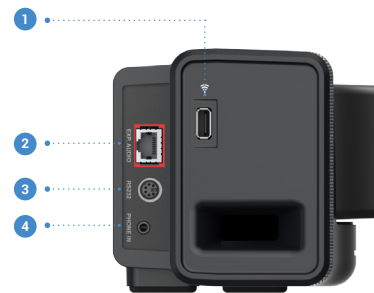

- 1 PTZ lens
- 2 LED indicator

Top

Side

- 1 USB 2.0 Type-A
- 2 HDMI out (to TV)
- 3 USB 3.0 Type-B (device to PC)
- 4 LAN
- 5 DC 12V

- 1 USB 2.0 Type A for wireless dongle
- 2 Audio expansion
- 3 RS-232
- 4 Phone in/ Speaker out